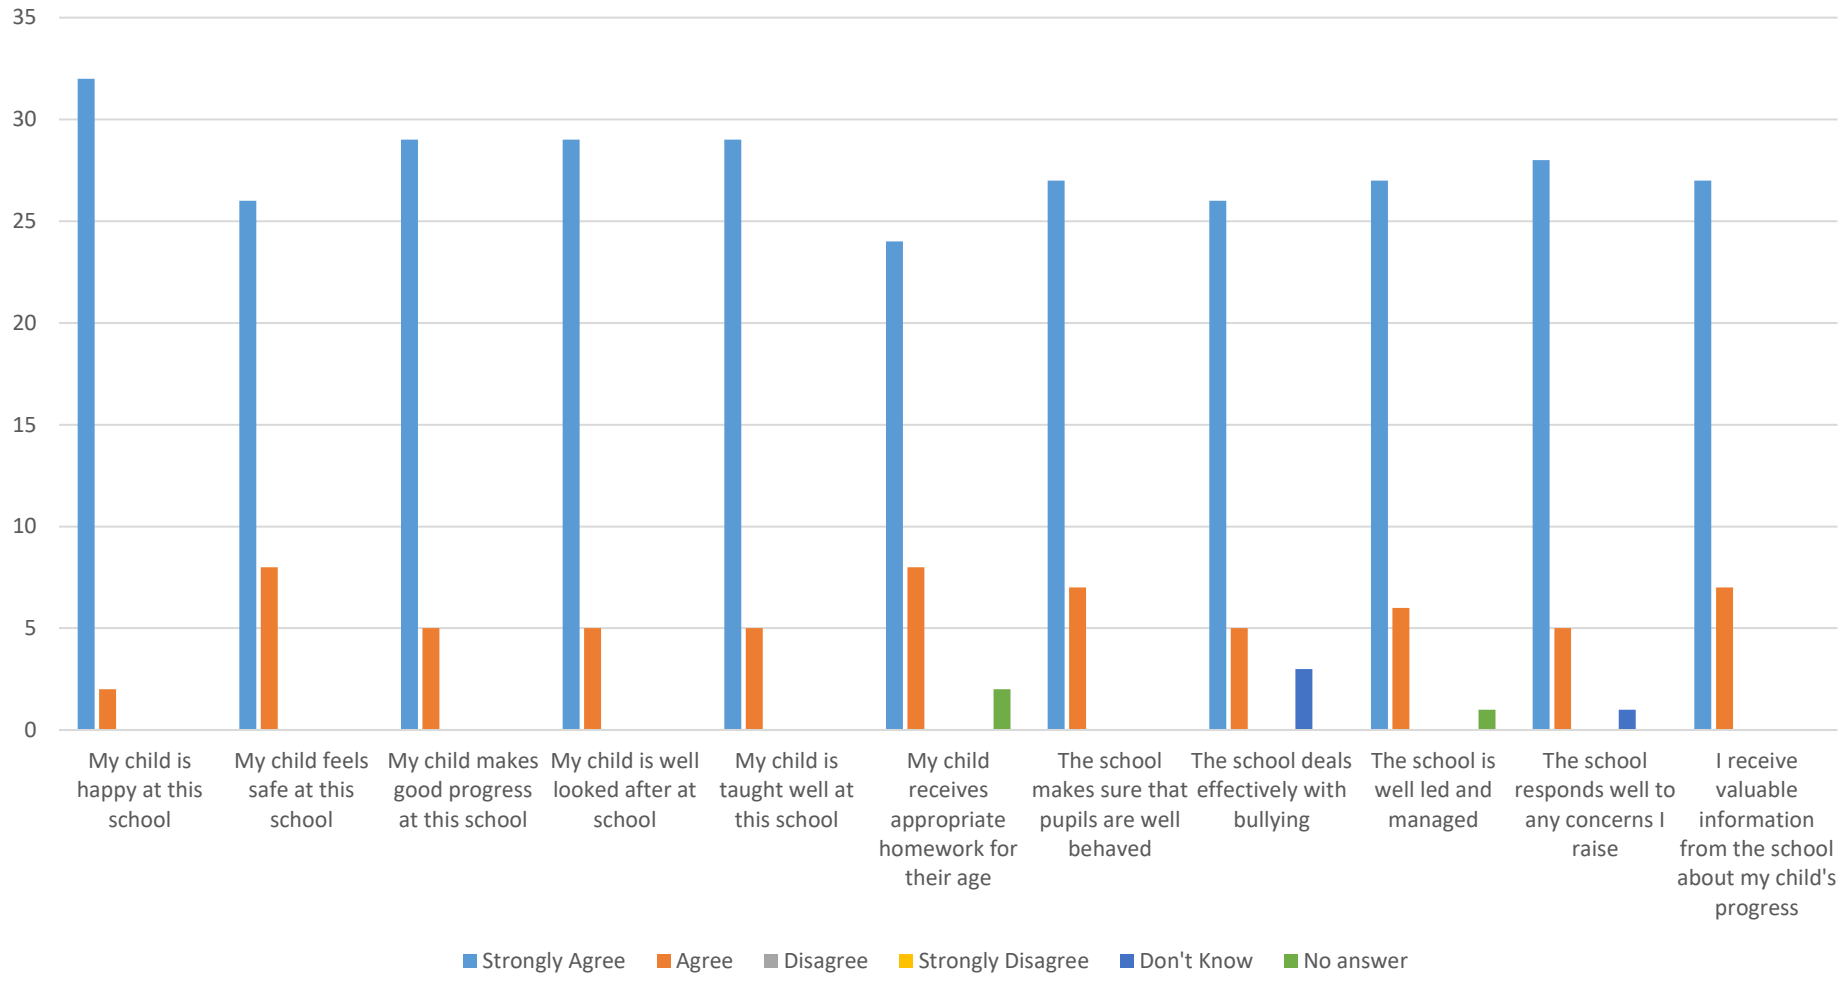

## De Beauvoir Primary School Feedback from Parent Survey, November 2022

Would you recommend the school to another parent?

■ Yes ■ No ■ No answer